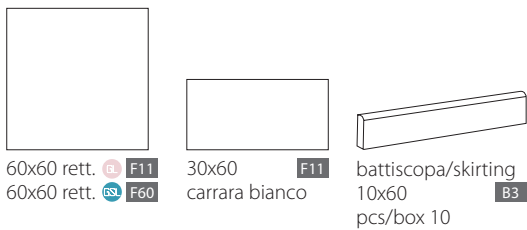

FLOOR:
60x60 carrara bianco

CL
ASSI
CA

classica

imballi/packing

FORMATO SIZE	BOX			PALLET		
	PZ	MQ	KG	BOX	MQ	KG
60x60	4	1,44	30,00	32	46,08	960
60x60 White Glazed	4	1,44	34,00	30	43,20	1020
60x60 Dolomite	4	1,44	33,50	32	46,08	1072
30x60	8	1,44	30,00	32	46,08	960

colori/colors

CARRARA BIANCO

DOLOMITE
ONLY SIZE: 60x60

SUPERWHITE
ONLY SIZE: 60x60

WHITE GLAZED
ONLY SIZE: 60x60